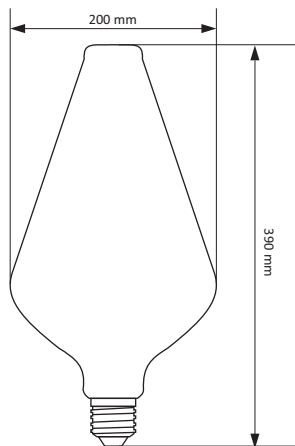

BG- LED лампа; **EN** - LED lamp; **SRB-** Sijalice LED; **HR-** LED žarulje; **BIH** Sijalice LED; **SLO-** LED svetila; **HU-** LED lámpa; **RO-** Becuri cu LED; **GR-** Λαμπτήρες LED; **MK** - LED светилка; **SK** - LED lampa; **PL** - Lampa LED; **P** - Lâmpada LED; **IT** - Lampada a LED

LED VINTAGE

■ Технически параметри:

Напрежение: ~230V

Честота: 50/60Hz

Мощност: 8W

Лумени: 800lm

Светлоизточник: —

Ъгъл на светене: 360°

Цветна температура: 2800K/3200K

Димируемост: Да

Индекс на цвето предаване: Ra≥80

Живот на лампата: 25000 h

Брой вкл/изкл: 15000

■ Приложение

- Само в подходящи осветителни тела
- Използва се в полилеи и други декоративни осветителни тела за създаване на красиви светлинни ефекти
- Подходящи са за декорация в жилищни сгради, хотели, ресторанти

■ Характеристика на лампите

- Елегантен дизайн, идеален за декоративни инсталации
- Много ниска консумация на енергия
- Незабавно 100% светлина, без време за загряване
- Лесна подмяна на класически конвенционални лампи
- Лампи без живак

WARM
WHITE
2700K

IP20