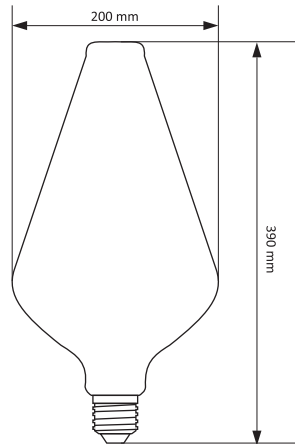

BG- LED лампа; **EN** - LED lamp; **SRB-** Sijalice LED; **HR-** LED žarulje; **BIH** Sijalice LED; **SLO-** LED svetila; **HU-** LED lámpa; **RO-** Becuri cu LED; **GR-** Λαμπτήρες LED; **MK** - LED светилка; **SK** - LED lampa; **PL** - Lampa LED; **P** - Lâmpada LED; **IT** - Lampada a LED

LED VINTAGE

■ TECHNICAL DATA

Voltage: ~230V
Frequency: 50/60Hz
Watt: 8W
Lumen: 800lm
Light source: –
Beam angle: 360°
Color temperature: 2800K/3200K
Dimmable: Yes
Color rendering index: Ra≥80
Life time: 25000 h
Switch on/off: 15000